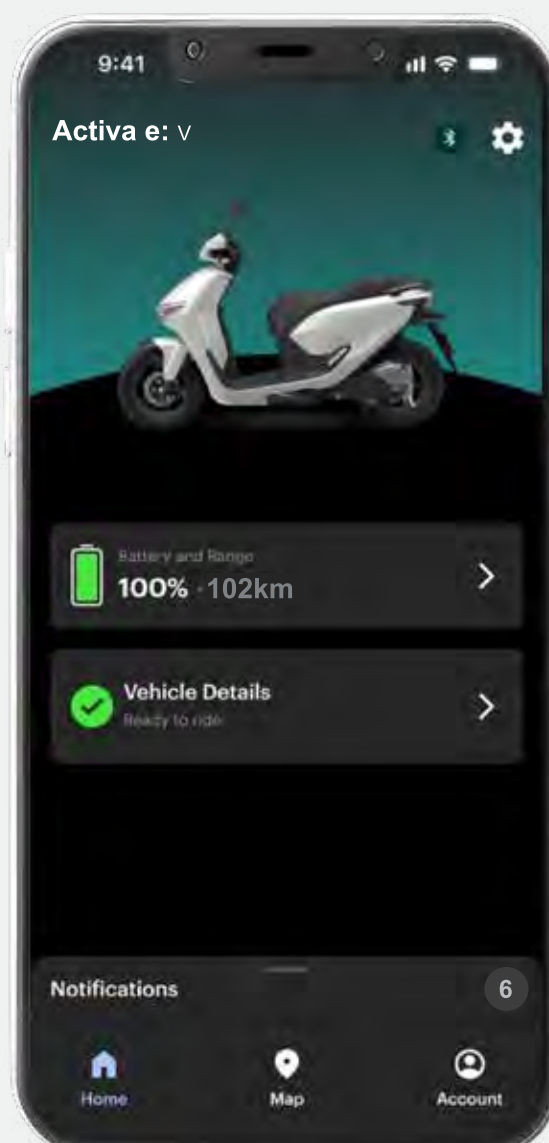

» **Honda e: SWAP** takes care of battery maintenance, so you don't have to.

Honda
RoadSync Duo[®]

Activa e: Honda RoadSync Duo[®] App Stay Connected, Ride Effortlessly

The Activa e: Honda RoadSync Duo[®] App unites your smartphone and Activa e: for a seamlessly connected ride.

 **Navigate***

Easily find your way with reliable navigation.

 **Initiate Calls***

Enjoy the seamless connectivity on the go, all the while your full focus stays on the ride.

 **Control Music***

Play and manage your music effortlessly at your fingertips.